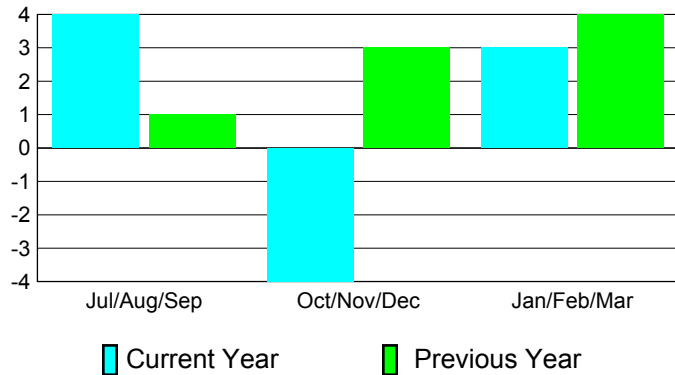

2010-2011 GMT Reports for District (or Undistricted) **District 324C1**

GMT: **M NAGARAJAN**

Location: **INDIA**

GMT CA: **6**

CLUBS

**Club Results
2010-2011**

**Clubs
2009-2010**

Month	New Club Goal	Actual New Clubs	Actual Dropped Clubs	Gain/Loss of Clubs	Gain/Loss of Clubs
Jul/Aug/Sep	3	5	-1	4	1
Oct/Nov/Dec	3	2	-6	-4	3
Jan/Feb/Mar	3	3	0	3	4
Totals	9	10	-7	3	8

Club Results 2010-2011

Goal, New, Dropped, Gain/Loss

Comparison of Club Gain/Loss

Current Year Compared to the Previous Year

YTD Status Quo Clubs 2010-2011

Status Quo Clubs Compared to Status Quo Members

MEMBERSHIP