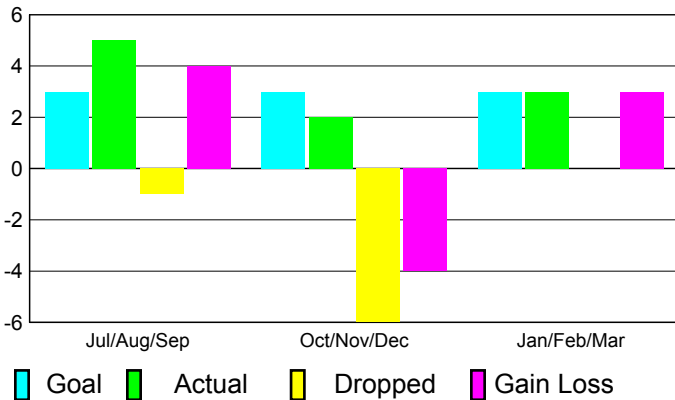

2010-2011 GMT Reports for District (or Undistricted) **District 324C1**

GMT: **M NAGARAJAN**

Location: **INDIA**

GMT CA: **6**

CLUBS

**Club Results
2010-2011**

**Clubs
2009-2010**

Month	New Club Goal	Actual New Clubs	Actual Dropped Clubs	Gain/Loss of Clubs	Gain/Loss of Clubs
Jul/Aug/Sep	3	5	-1	4	1
Oct/Nov/Dec	3	2	-6	-4	3
Jan/Feb/Mar	3	3	0	3	4
Totals	9	10	-7	3	8

Club Results 2010-2011

Goal, New, Dropped, Gain/Loss

Comparison of Club Gain/Loss

Current Year Compared to the Previous Year

YTD Status Quo Clubs 2010-2011

Status Quo Clubs Compared to Status Quo Members

MEMBERSHIP