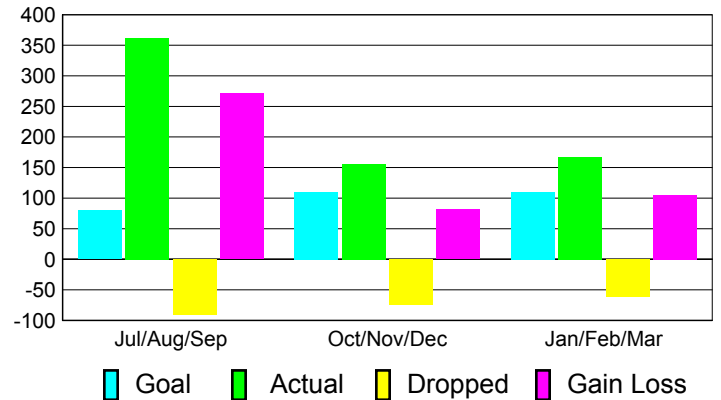

Membership Results 2010-2011

Goal, New, Dropped, Gain/Loss

Comparison of Membership Gain/Loss

Current Year Compared to the Previous Year