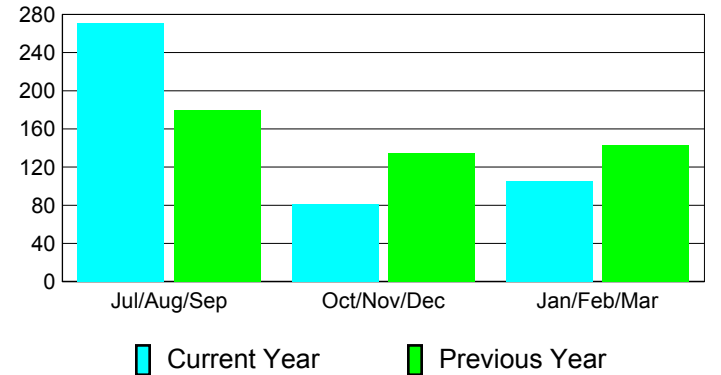

**Membership Results
2010-2011**

**Membership
2009-2010**

Month	Net Memb Goal	Actual New Memb	Actual Dropped Memb	Gain/Loss of Memb	Gain/Loss of Memb
Jul/Aug/Sep	80	362	-91	271	180
Oct/Nov/Dec	110	156	-75	81	135
Jan/Feb/Mar	110	167	-62	105	143
Totals	300	685	-228	457	458

Membership Results 2010-2011

Goal, New, Dropped, Gain/Loss

Comparison of Membership Gain/Loss

Current Year Compared to the Previous Year

Gender Comparison 2010-2011

Jul/Aug/Sep

Oct/Nov/Dec

Jan/Feb/Mar